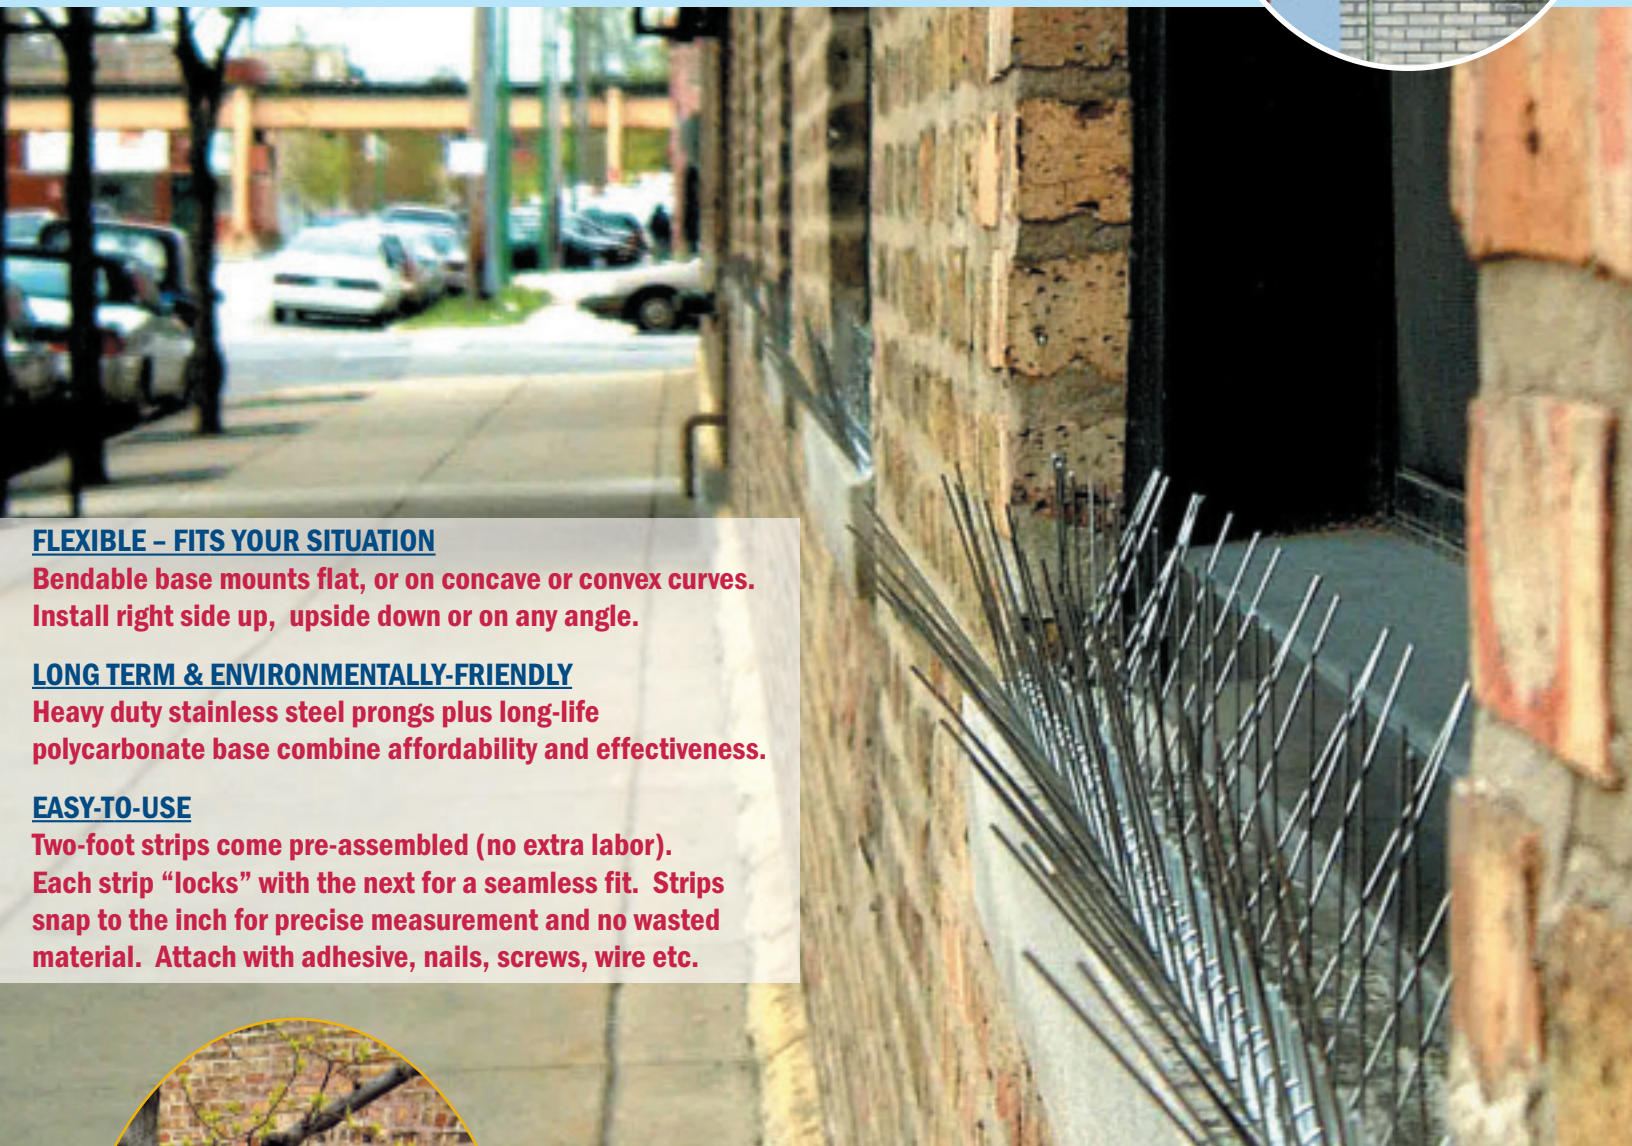

BLOCK BIRDS FROM LANDING STRIPS

Stainless SPIKES

Stainless Steel Needle Strips from Bird-X

FLEXIBLE - FITS YOUR SITUATION

Bendable base mounts flat, or on concave or convex curves. Install right side up, upside down or on any angle.

LONG TERM & ENVIRONMENTALLY-FRIENDLY

Heavy duty stainless steel prongs plus long-life polycarbonate base combine affordability and effectiveness.

EASY-TO-USE

Two-foot strips come pre-assembled (no extra labor). Each strip "locks" with the next for a seamless fit. Strips snap to the inch for precise measurement and no wasted material. Attach with adhesive, nails, screws, wire etc.

800-662-5021

The Bird Control "X-Perts"

Needle strips have been used on buildings and structures worldwide to eliminate roosting and nesting surfaces. Birds avoid alighting on the spikes as humans avoid walking on a bed of nails - the spikes are not lethal, just extremely uncomfortable.

THE STANDARD: Full Dense 5" Wide Coverage

Protection for virtually every situation
(REGULAR Part #STS)

FOR MORE SPECIFIC NEEDS

We also offer modified Stainless SPIKES as follows, please ask for details:

Thin ledges abutting walls?