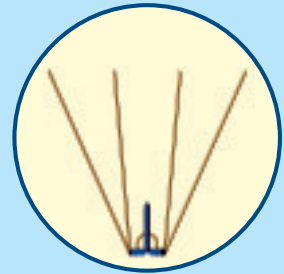

THE STANDARD: Full Dense 5" Wide Coverage

Protection for virtually every situation
(REGULAR Part #STS)

FOR MORE SPECIFIC NEEDS

We also offer modified Stainless SPIKES as follows, please ask for details:

Thin ledges abutting walls?

Areas less than 2" wide (SLIM Part #SLS)