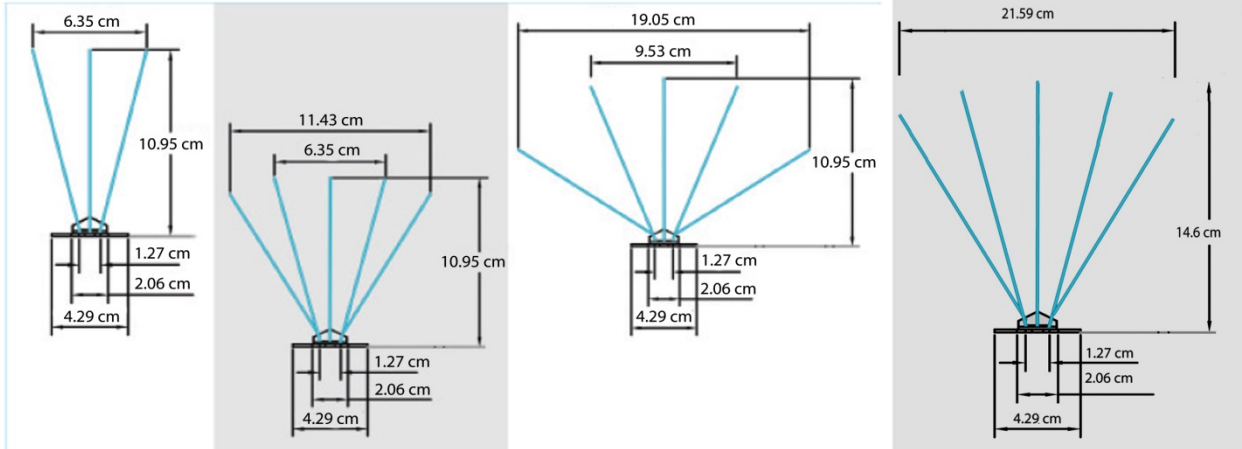

**Narrow Spikes:**

- Width: 6.35cm  
(7.62cm coverage)
- Height: 10.95cm
- Base width: 4.29cm

**Regular Spikes:**

- Width: 11.43cm  
(12.7cm coverage)
- Height: 10.95cm
- Base width: 4.29cm

**Extra Wide Spikes:**

- Width: 19.05cm  
(20.32cm coverage)
- Height: 10.95cm
- Base width: 4.29cm

**Extra Tall Spikes:**

- Width: 21.59cm  
(22.86 coverage)
- Height: 14.6cm
- Base width: 4.29cm

**Spikes come in 61cm sections.** All spikes listed are Stainless Steel securely enclosed in a flexible polycarbonate base.