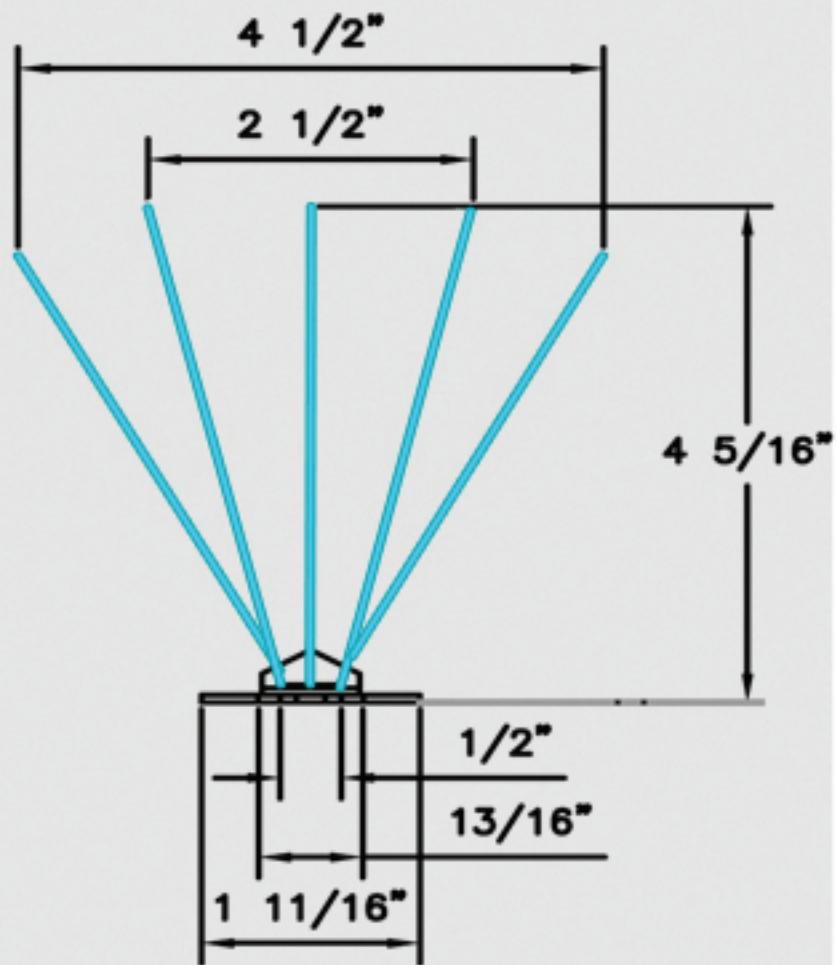

SLIM

REGULAR

EXTRA WIDE