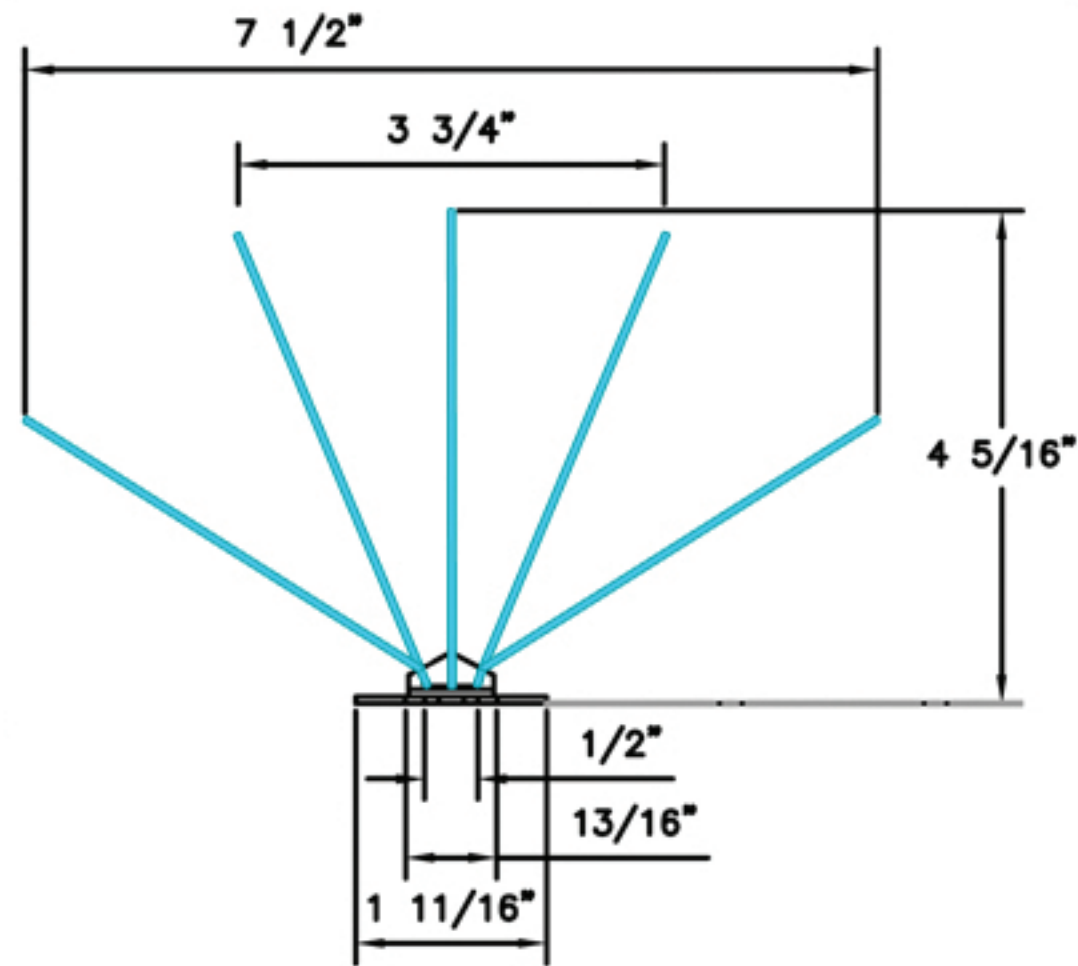

SLIM

REGULAR

EXTRA WIDE